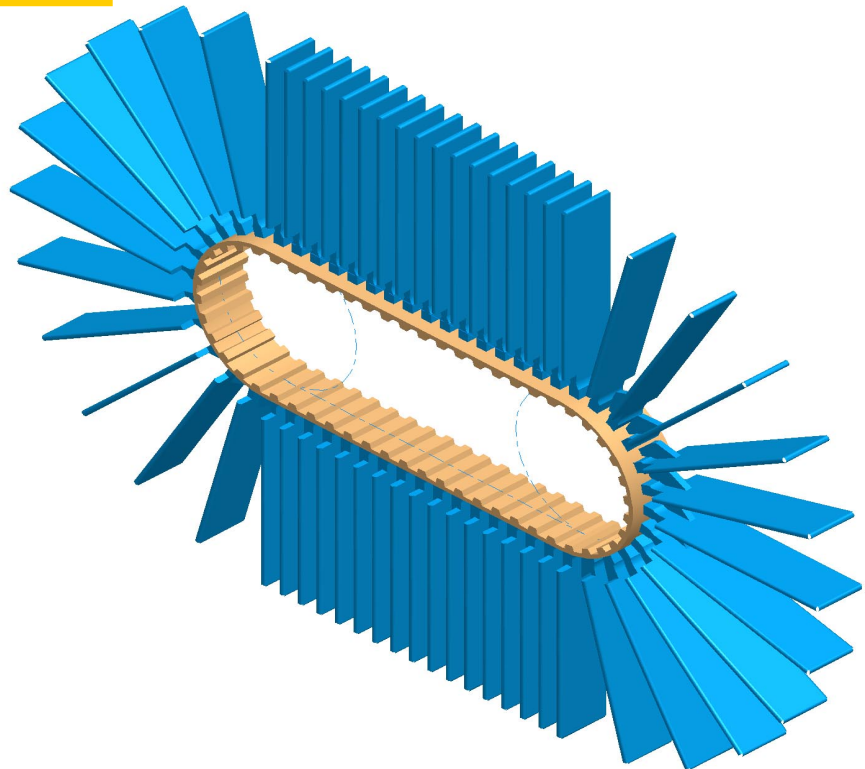

Pocket Timing Belt

characteristics

- paddle- cleat with 20% glass fibre
- teethynchronous and not teethynchronous paddle cleats

application

- hygiene industry
- transport of nappy
- transport of envelopes
- others